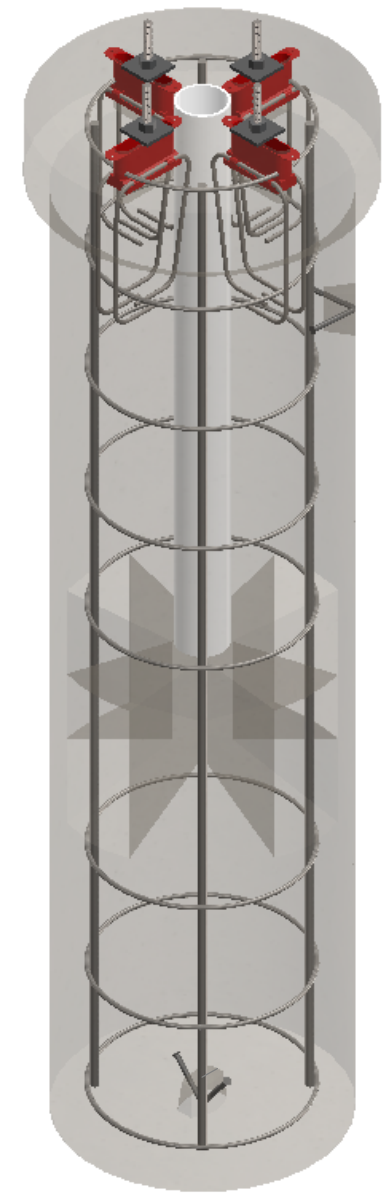

# LIGHT POLE BASE - FLARED

© INLAND NORTHWEST PRECAST