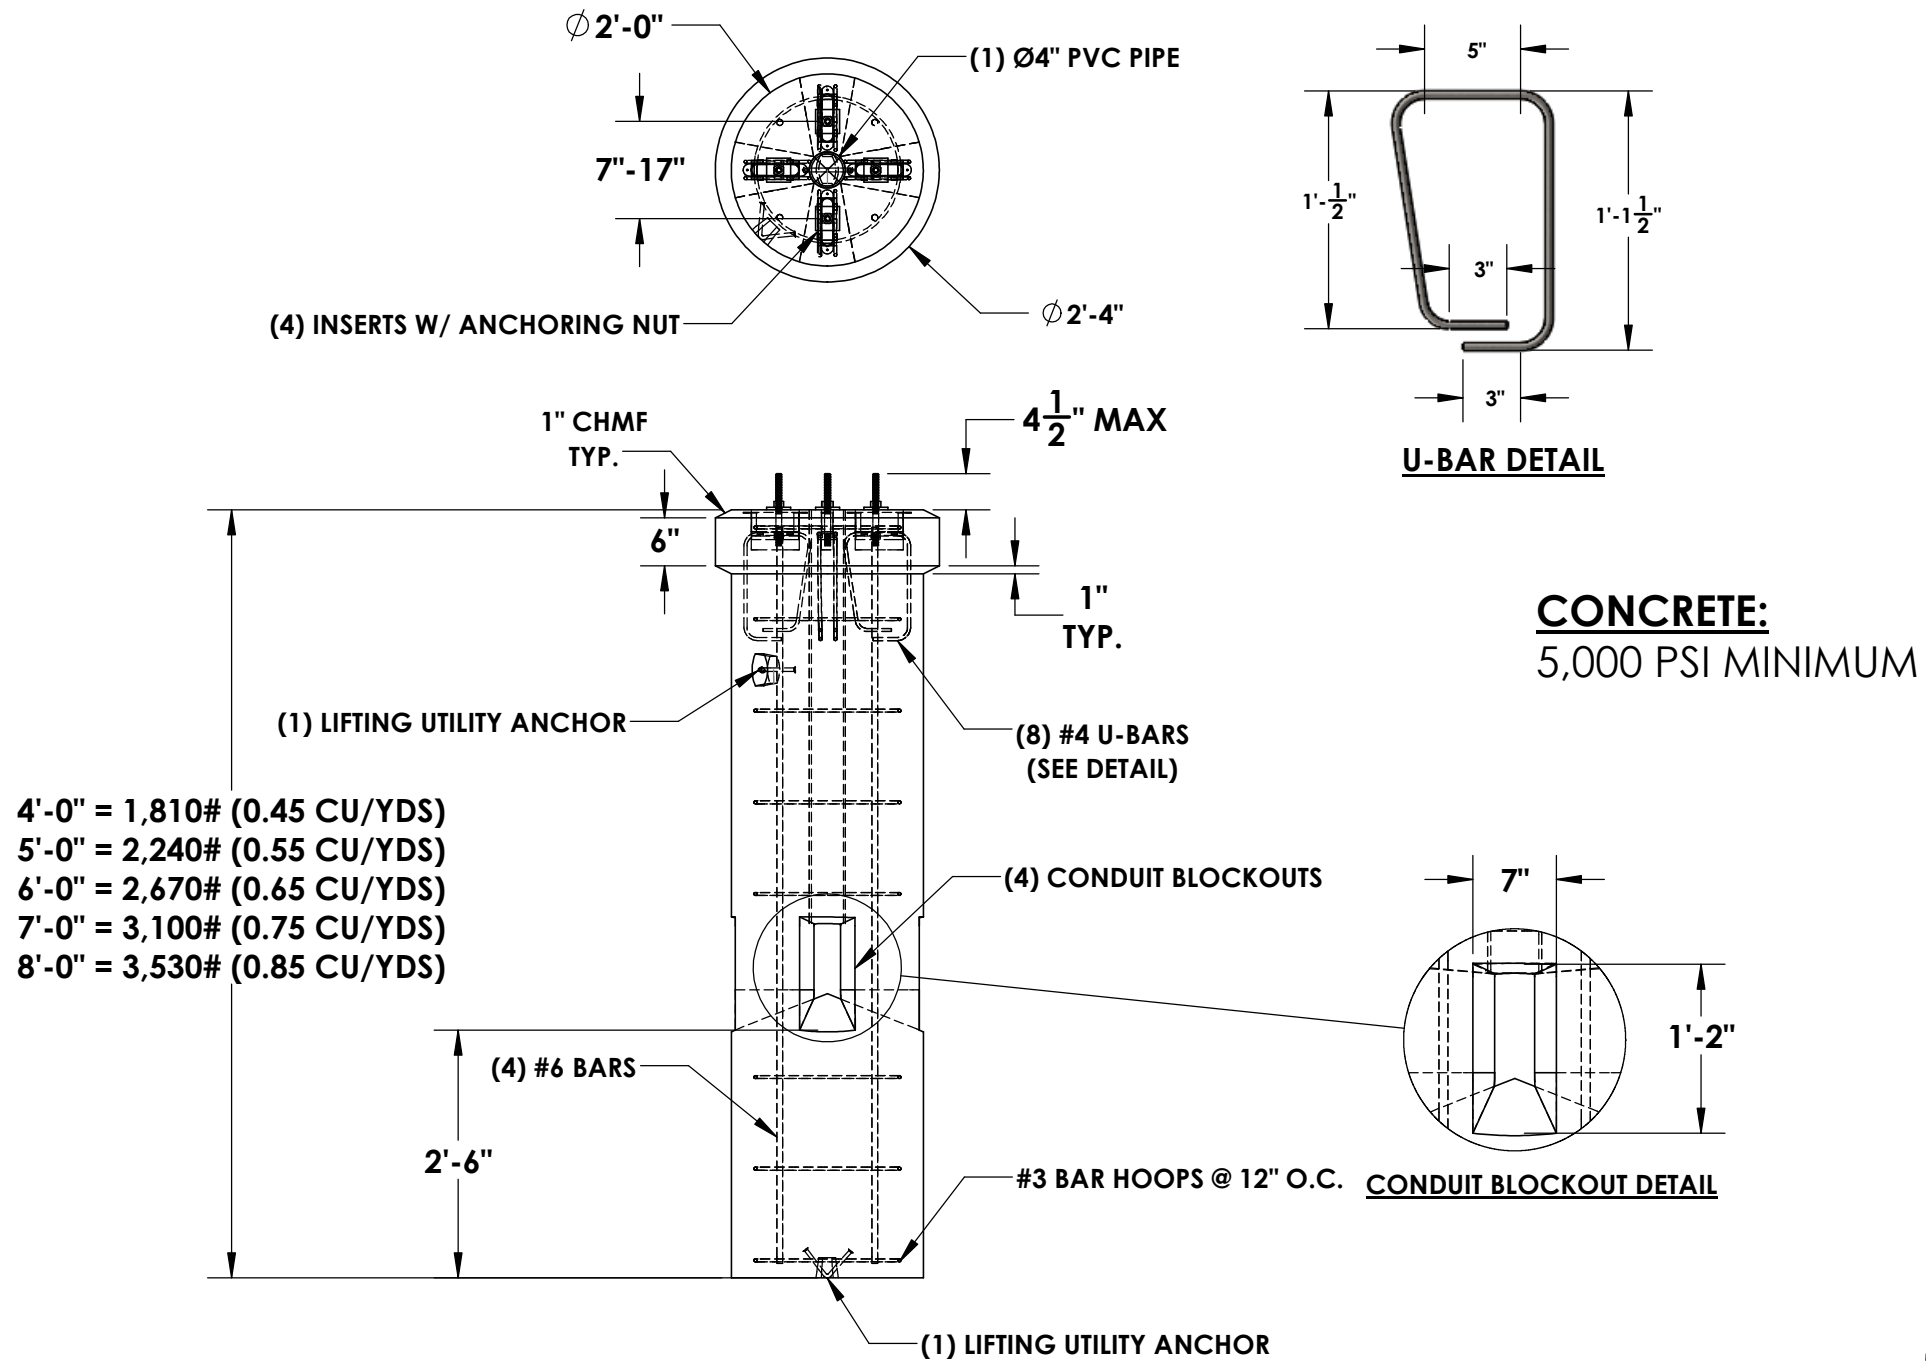

# LIGHT POLE BASE - FLARED

© INLAND NORTHWEST PRECAST