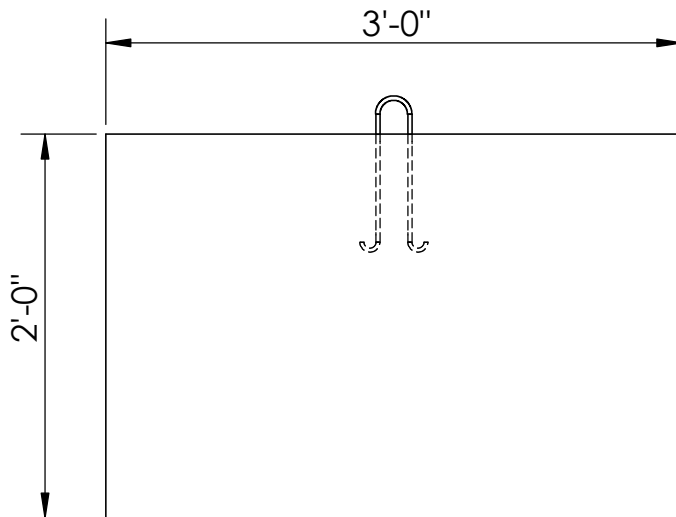

THRUST BLOCK

WEIGHT = 450# (0.11 CU/YDS)
QTY: 35

5204 NORTH STARR RD PO BOX 610
NEWMAN LAKE, WA 99025
(509) 226-5050
www.inwprecast.com